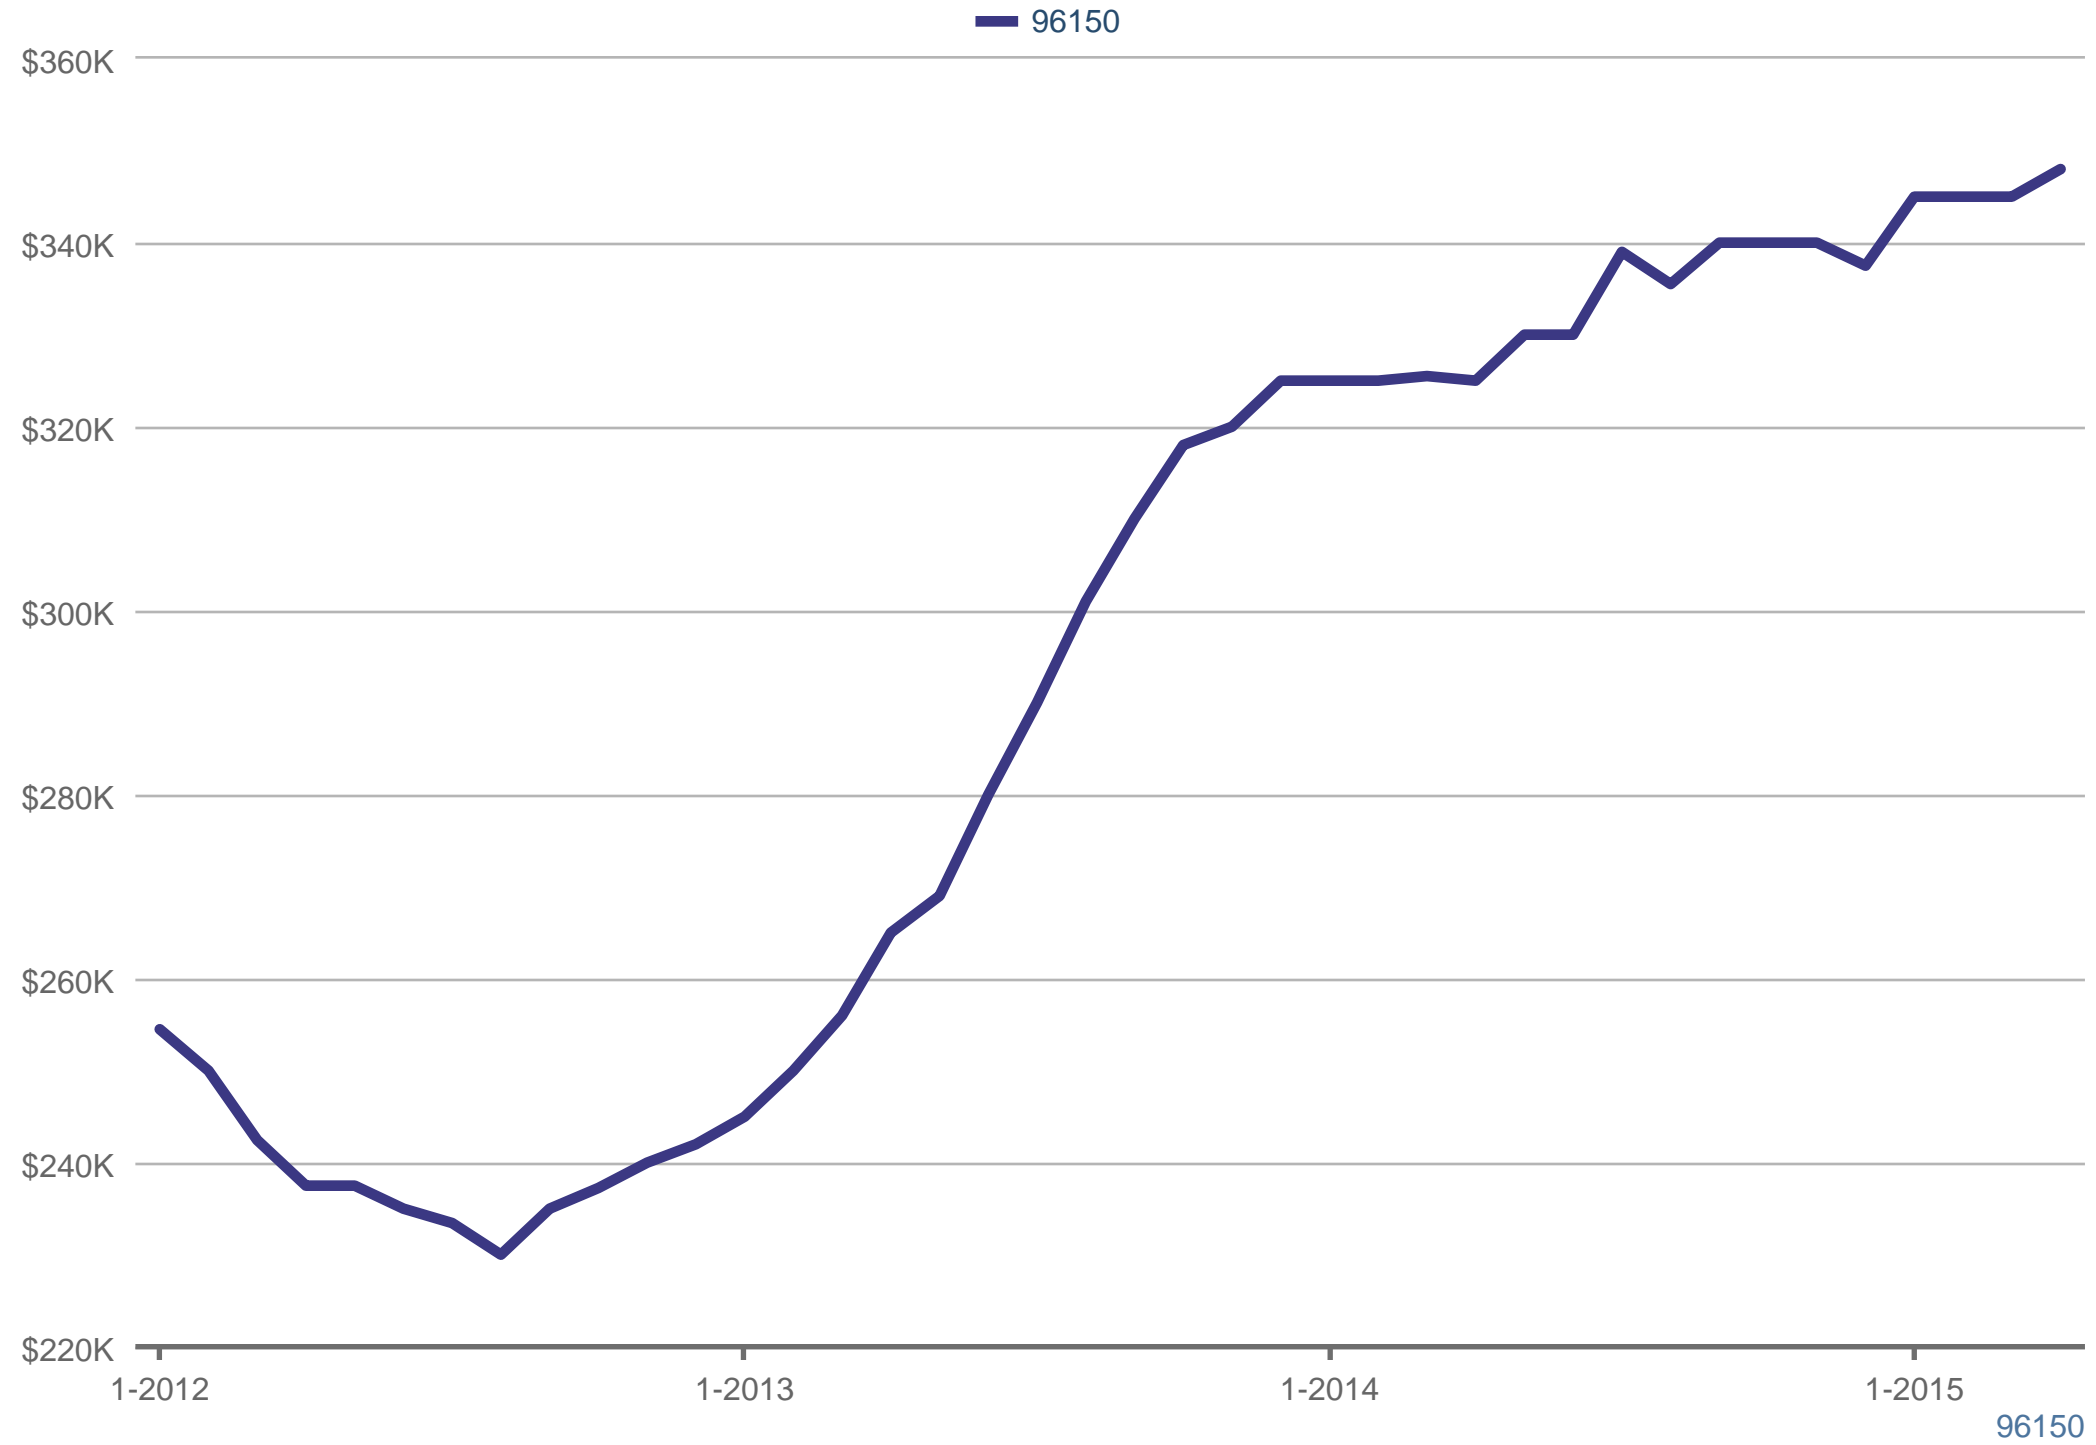

Median Sales Price

Each data point is 12 months of activity. Data is from May 5, 2015.